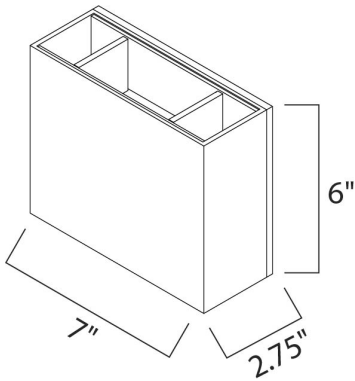

PRODUCT DESCRIPTION

MEASUREMENTS

DIMENSION : 7" W x 6" H x 2.75" Ext
 MAX OAH : 2.75" OAH 6" W x 0.28" H
 HANGING WEIGHT : 4.84 lb

LAMPING

INPUT VOLTAGE : 120V
 LUMENS : 420 Rated (344 Del.)
 BULB : 2 x 3W LED PCB Integrated , 6W Total
 BULB INCLUDED : (Integrated)
 DIMMABLE : Triac CL
 CRI : 90+ CRI
 COLOR_TEMP : 3000K
 LIGHTING_DIRECTION : Directional

FINISHES OPTION

-  Satin Aluminum (SA)
-  White (WT)

MATERIAL

Aluminum, Glass

RATINGS

cETLus
 Wet Location
 For Outdoor
 ADA

ADDITIONAL

INSTALL UP/DOWN: Up
 RATED LIFE 50000 Hours
 OPERATING TEMPERATURE:
 -20°C (-4°F), 40°C (104°F)